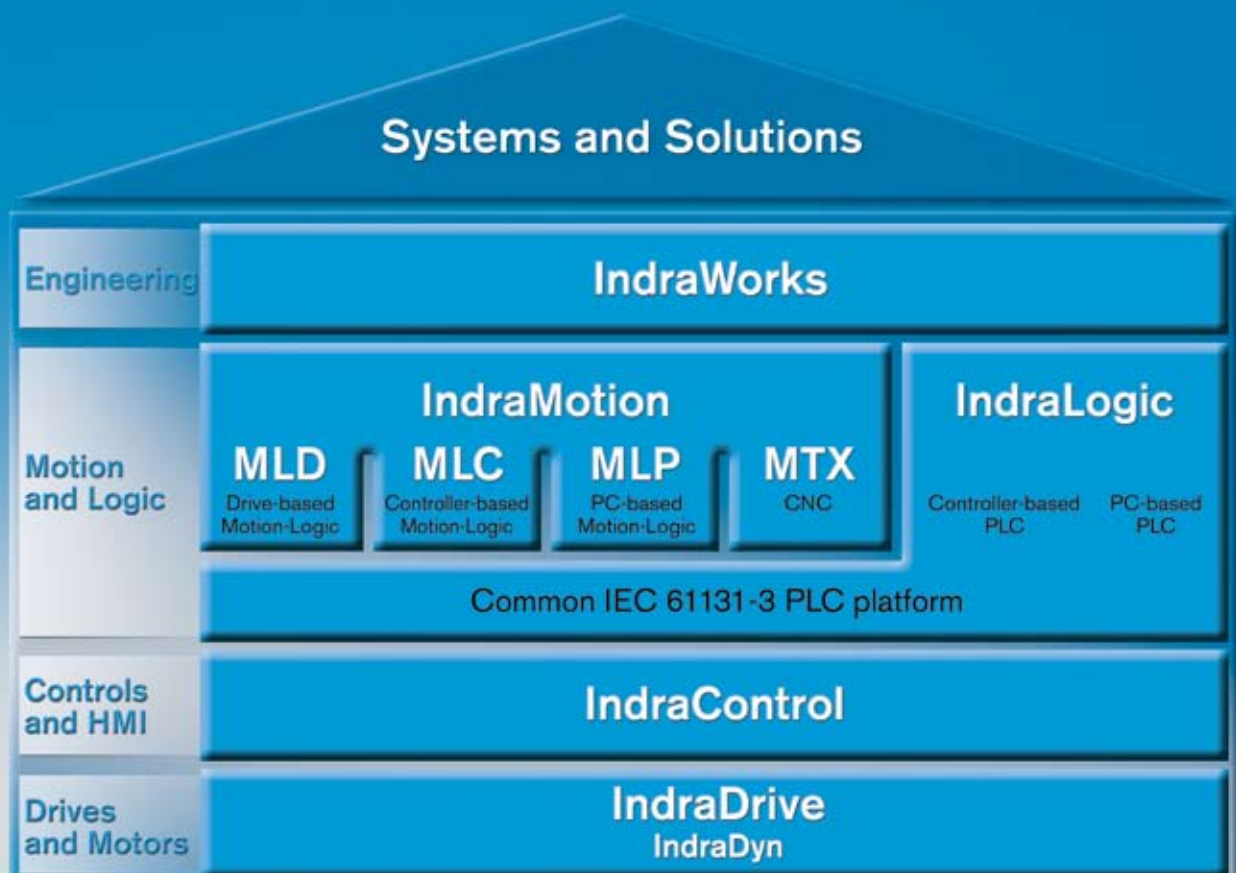

IndraLogic Level 1

The Drive and Control Company

IndraLogic

- Consistent PLC Logic According to IEC61131-3: Ladder Diagram, Function Block Diagram, Structured Text, Sequential Function Chart, Continuous Function Chart, Instruction List
- High Performance Through Innovative Control Platform
- Enables Uniform Programming for PC-Based, Drive-Based, or Controller-Based Systems.
- Complete Freedom to Design Centralized or Decentralized Automation Solutions
- Comprehensive Libraries and Function Blocks for Motion Control according to PLCopen
- Scalable Performance and Functionality
- IndraWorks - A Single Software for all Tasks: Project Planning, Programming, Parameterization, Operation and Diagnostics

IndraLogic Level 1

Course Contents:

- The IEC61131 Standard
- IndraLogic Software
- Variables and Data Types
- Ladder Diagram Editor
- Visualizations Inside IndraLogic
- Function Block Diagram Editor
- Arrays, Structures, Enumerators
- Function Blocks Inside Ladder Diagrams
- Structured Text Editor
- Sequential Flow Chart Programming

Location: Bosch Rexroth Canada
3426 Mainway Drive
Burlington, ON

Course Duration: 1 Day
8:30 am - 4:30 pm

Price: \$500 CAD

Meals: Breakfast and lunch are included

Training Materials: Labs will be executed in simulation mode.